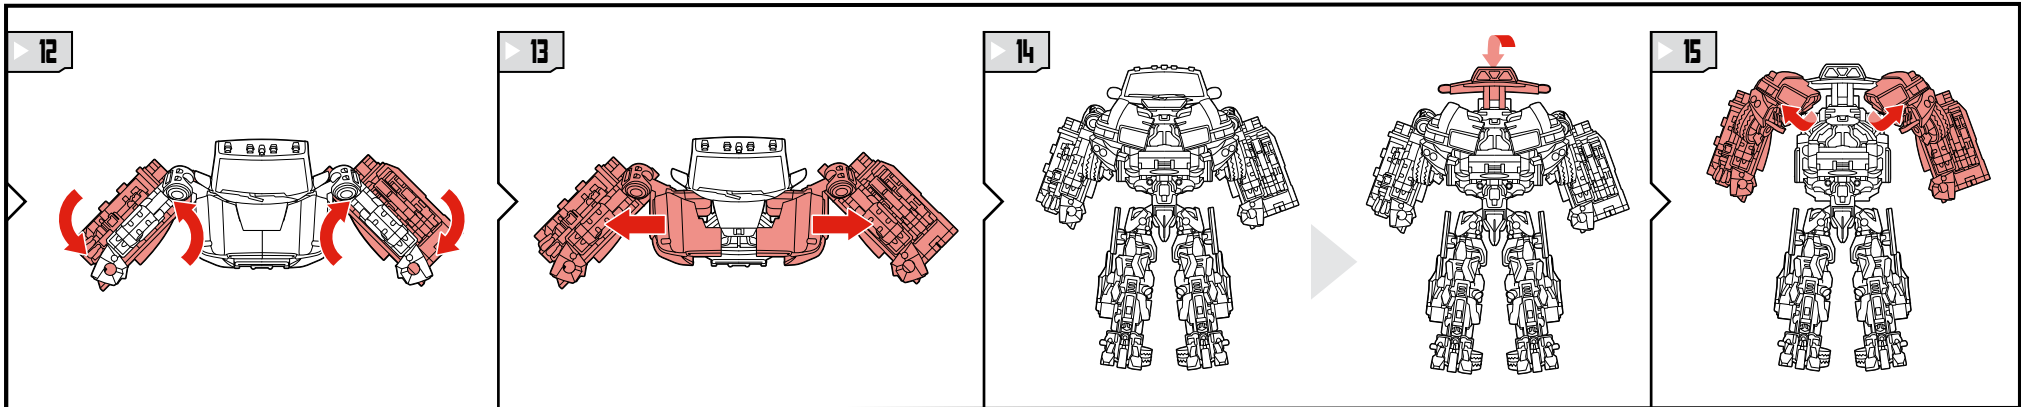

TRANSFORMERS

IRONHIDE

LEVEL: 0 1 2 **3** 4 5

INTERMEDIATE

AUTOBOT

NOTE: Some parts are made to detach if excessive force is applied and are designed to be reattached if separation occurs. Adult supervision may be necessary for younger children.

WARNING:

CHOKING HAZARD—Small parts.
Not for children under 3 years.

AGES 5+
98448/98447 Asst.

TRANSFORMERS.COM

CHANGING TO ROBOT

REVERSE ORDER OF INSTRUCTIONS
TO CONVERT BACK INTO VEHICLE.

Some poses may require hand support.