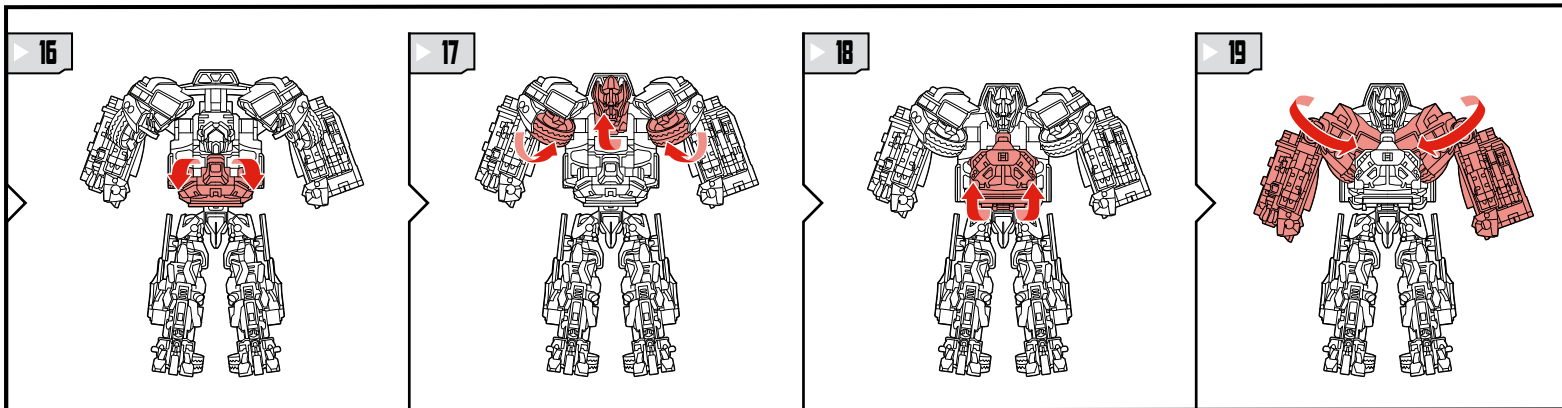

TRANSFORMERS

IRONHIDE

LEVEL: 0 1 2 **3** 4 5

INTERMEDIATE

AUTOBOT

NOTE: Some parts are made to detach if excessive force is applied and are designed to be reattached if separation occurs. Adult supervision may be necessary for younger children.

WARNING:

CHOKING HAZARD—Small parts.
Not for children under 3 years.

AGES 5+
98448/98447 Asst.

TRANSFORMERS.COM

CHANGING TO ROBOT

REVERSE ORDER OF INSTRUCTIONS
TO CONVERT BACK INTO VEHICLE.

Some poses may require hand support.