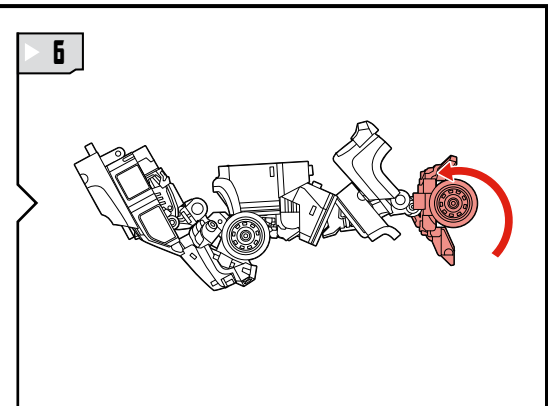

TRANSFORMERS

IRONHIDE

LEVEL: 0 1 2 **3** 4 5

INTERMEDIATE

AUTOBOT

NOTE: Some parts are made to detach if excessive force is applied and are designed to be reattached if separation occurs. Adult supervision may be necessary for younger children.

WARNING:

CHOKING HAZARD—Small parts.
Not for children under 3 years.

AGES 5+
98448/98447 Asst.

TRANSFORMERS.COM

CHANGING TO ROBOT

REVERSE ORDER OF INSTRUCTIONS
TO CONVERT BACK INTO VEHICLE.

Some poses may require hand support.