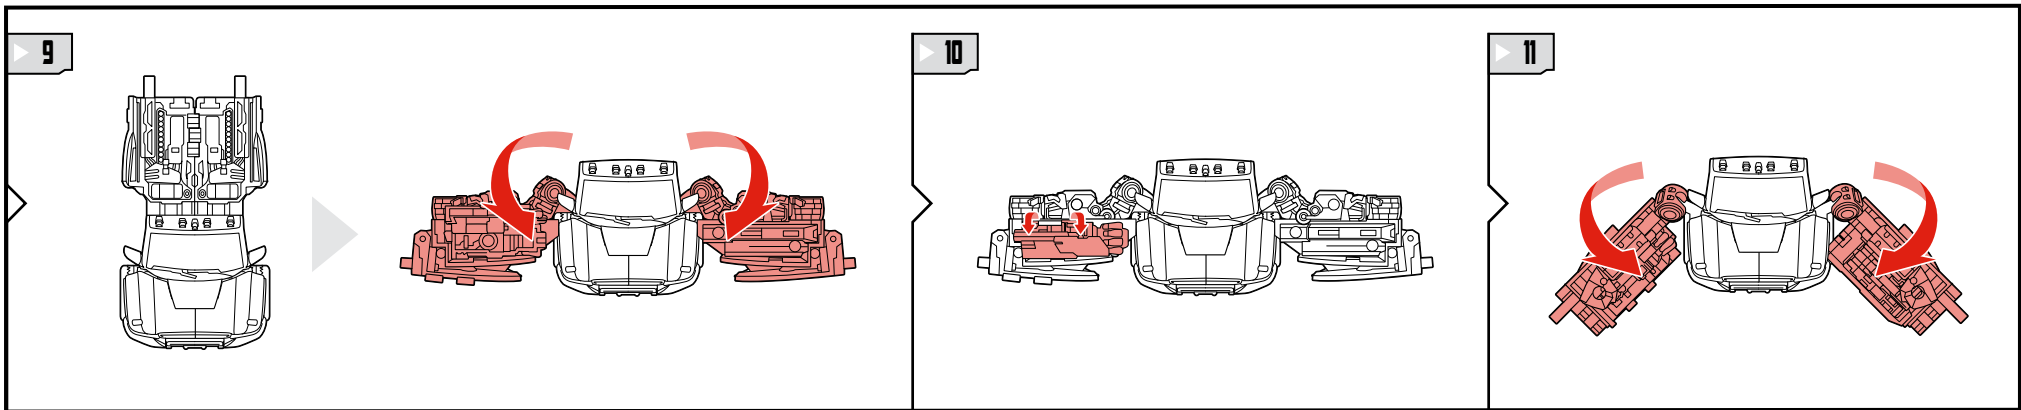

TRANSFORMERS

IRONHIDE

LEVEL: 0 1 2 **3** 4 5

INTERMEDIATE

AUTOBOT

NOTE: Some parts are made to detach if excessive force is applied and are designed to be reattached if separation occurs. Adult supervision may be necessary for younger children.

WARNING:

CHOKING HAZARD—Small parts.
Not for children under 3 years.

AGES 5+
98448/98447 Asst.

TRANSFORMERS.COM

CHANGING TO ROBOT

REVERSE ORDER OF INSTRUCTIONS
TO CONVERT BACK INTO VEHICLE.

Some poses may require hand support.