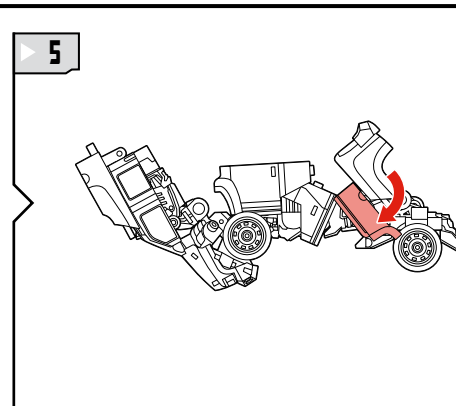

TRANSFORMERS

IRONHIDE

LEVEL: 0 1 2 **3** 4 5

INTERMEDIATE

AUTOBOT

NOTE: Some parts are made to detach if excessive force is applied and are designed to be reattached if separation occurs. Adult supervision may be necessary for younger children.

WARNING:

CHOKING HAZARD—Small parts.
Not for children under 3 years.

AGES 5+
98448/98447 Asst.

TRANSFORMERS.COM

CHANGING TO ROBOT

REVERSE ORDER OF INSTRUCTIONS
TO CONVERT BACK INTO VEHICLE.

Some poses may require hand support.