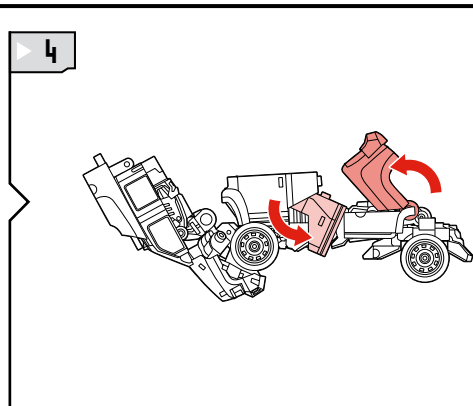

TRANSFORMERS

IRONHIDE

LEVEL: 0 1 2 **3** 4 5

INTERMEDIATE

AUTOBOT

NOTE: Some parts are made to detach if excessive force is applied and are designed to be reattached if separation occurs. Adult supervision may be necessary for younger children.

WARNING:

CHOKING HAZARD—Small parts.
Not for children under 3 years.

AGES 5+
98448/98447 Asst.

TRANSFORMERS.COM

CHANGING TO ROBOT

REVERSE ORDER OF INSTRUCTIONS
TO CONVERT BACK INTO VEHICLE.

Some poses may require hand support.