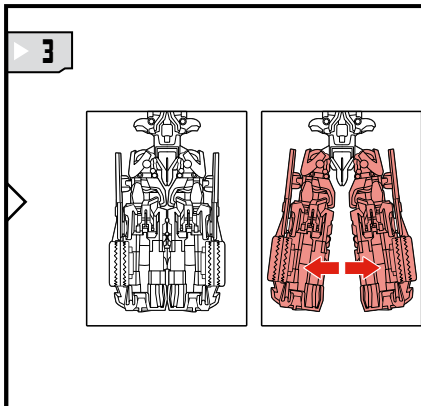

TRANSFORMERS

IRONHIDE

LEVEL: 0 1 2 **3** 4 5

INTERMEDIATE

AUTOBOT

NOTE: Some parts are made to detach if excessive force is applied and are designed to be reattached if separation occurs. Adult supervision may be necessary for younger children.

WARNING:

CHOKING HAZARD—Small parts.
Not for children under 3 years.

AGES 5+
98448/98447 Asst.

TRANSFORMERS.COM

CHANGING TO ROBOT

REVERSE ORDER OF INSTRUCTIONS
TO CONVERT BACK INTO VEHICLE.

Some poses may require hand support.