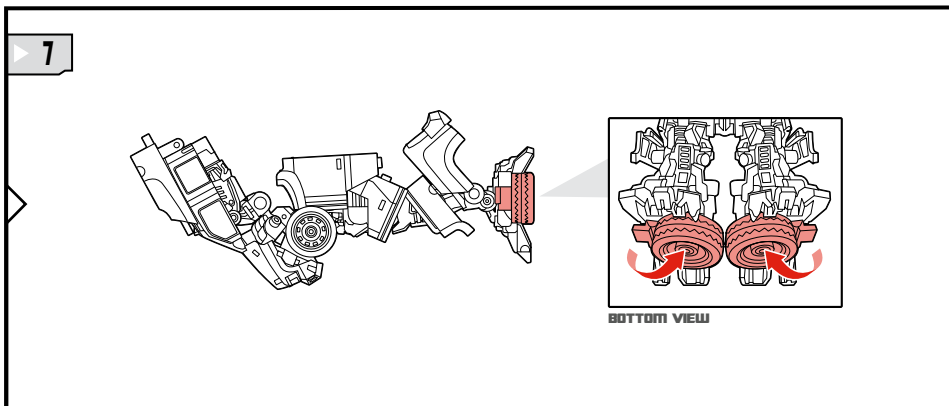

TRANSFORMERS

IRONHIDE

LEVEL: 0 1 2 **3** 4 5

INTERMEDIATE

AUTOBOT

NOTE: Some parts are made to detach if excessive force is applied and are designed to be reattached if separation occurs. Adult supervision may be necessary for younger children.

WARNING:

CHOKING HAZARD—Small parts.
Not for children under 3 years.

AGES 5+
98448/98447 Asst.

TRANSFORMERS.COM

CHANGING TO ROBOT

REVERSE ORDER OF INSTRUCTIONS
TO CONVERT BACK INTO VEHICLE.

Some poses may require hand support.