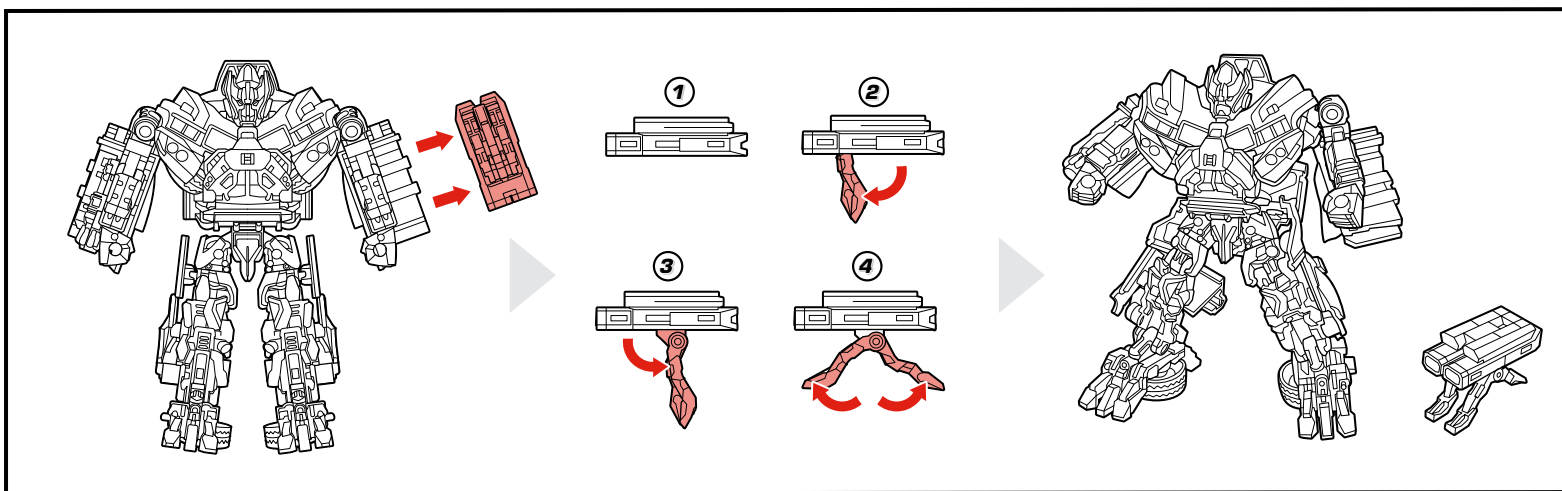

TRANSFORMERS

IRONHIDE

LEVEL: 0 1 2 **3** 4 5

INTERMEDIATE

AUTOBOT

NOTE: Some parts are made to detach if excessive force is applied and are designed to be reattached if separation occurs. Adult supervision may be necessary for younger children.

WARNING:

CHOKING HAZARD—Small parts.
Not for children under 3 years.

AGES 5+
98448/98447 Asst.

TRANSFORMERS.COM

CHANGING TO ROBOT

REVERSE ORDER OF INSTRUCTIONS
TO CONVERT BACK INTO VEHICLE.

Some poses may require hand support.